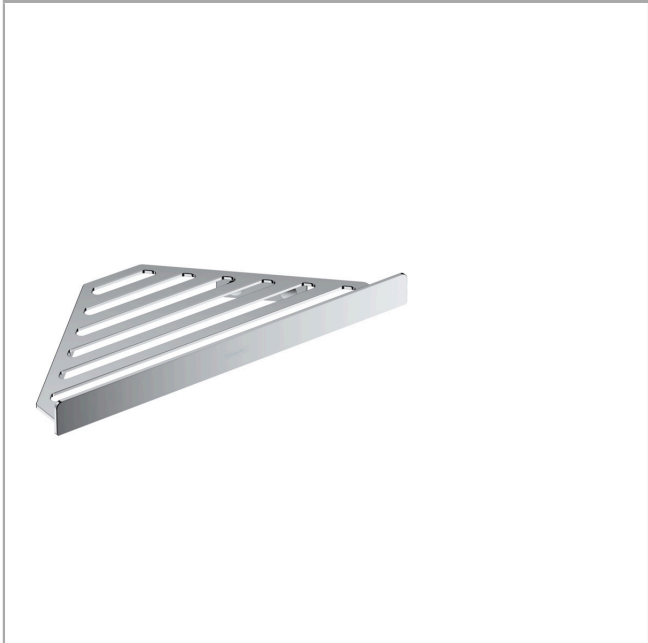

AddStoris

Corner basket

Surfaces: **Chrome** Article Number: **41741000**

Description

product features

- wall-mounted
- material holder: metal
- with mounting material
- concealed fastening
- drilling distance: 40 mm
- diameter drill hole: 6 mm
- can be used additional as a shelf

Design awards

reddot winner 2021

Product image

Scale drawing